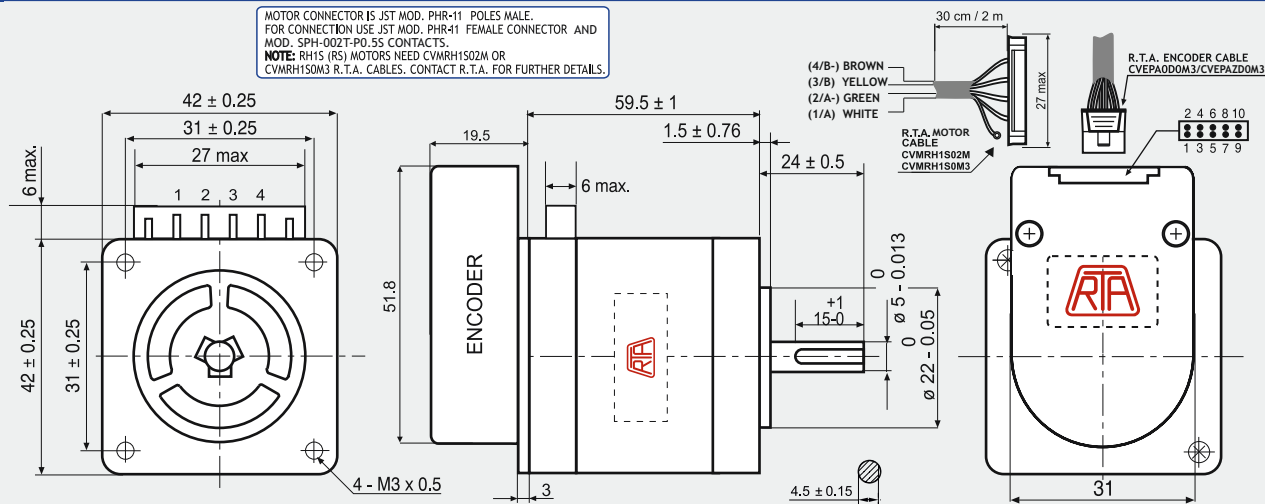

## Dimensions (Unit:mm)

ENCODER OPTIONS:	RH 1S3M-04D0	RH 1S3M-04E0	RH 1S3M-0HE0
RESOLUTION	400 cpr	400 cpr	4000 cpr
INDEX	No	Yes	Yes
CURRENT CONSUMPTION (mA)	50	50	85
HIGH LEVEL OUTPUT (Volt)	5 (TIP) - 4.75 (MIN) (I <sub>max</sub> =25mA)	3.4 (TIP) - 2.4 (MIN) (I <sub>max</sub> =20mA)	3.4 (TIP) - 2.4 (MIN) (I <sub>max</sub> =20mA)
LOW LEVEL OUTPUT (Volt)	0.25 (TIP) - 0.6 (MAX) (I <sub>max</sub> =25mA)	0.2 (TIP) - 0.4 (MAX) (I <sub>max</sub> =20mA)	0.2 (TIP) - 0.4 (MAX) (I <sub>max</sub> =20mA)
OUTPUT SIGNAL	Differential	Differential	Differential
MAXIMUM FREQUENCY (KHz)	100	100	720
POWER SUPPLY VOLTAGE (Volt)	5 V <sub>DC</sub> ± 10%	5 V <sub>DC</sub> ± 10%	5 V <sub>DC</sub> ± 10%

## FEATURES

MODEL	RH 1S3M
BASIC STEP ANGLE	1.8 ± 0.09°
BIPOLAR CURRENT (A)	1.0
UNIPOLAR CURRENT (A)	
RESISTANCE (Ohm)	6.5
INDUCTANCE (mH)	16
BIPOLAR HOLDING TORQUE (Ncm)	80
UNIPOLAR HOLDING TORQUE (Ncm)	
ROTOR INERTIA (Kg <sup>m</sup> ² x 10 <sup>-7</sup> )	94
THEORETICAL ACCELERATION (rad x sec. <sup>-2</sup> )	85100
BACK E.M.F. (V/Krpm)	80
MASS (Kg)	0.51
PROTECTION DEGREE	IP40
LEADS CODE	V