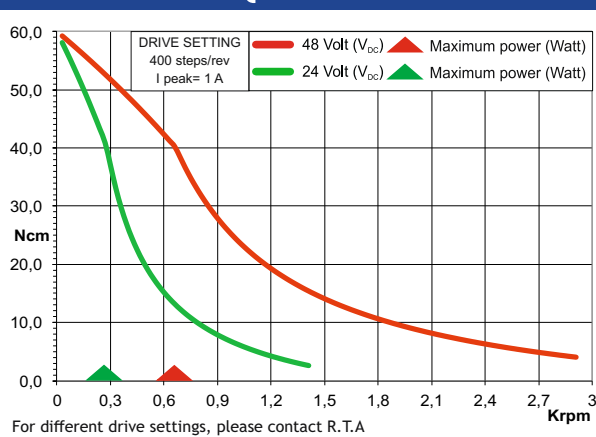

## Dimensions (Unit:mm)

ENCODER OPTIONS:	RH 1S3M-04D0	RH 1S3M-04E0	RH 1S3M-0HE0
RESOLUTION	400 cpr	400 cpr	4000 cpr
INDEX	No	Yes	Yes
CURRENT CONSUMPTION (mA)	50	50	85
HIGH LEVEL OUTPUT (Volt)	5 (TIP) - 4.75 (MIN) (I <sub>max</sub> =25mA)	3.4 (TIP) - 2.4 (MIN) (I <sub>max</sub> =20mA)	3.4 (TIP) - 2.4 (MIN) (I <sub>max</sub> =20mA)
LOW LEVEL OUTPUT (Volt)	0.25 (TIP) - 0.6 (MAX) (I <sub>max</sub> =25mA)	0.2 (TIP) - 0.4 (MAX) (I <sub>max</sub> =20mA)	0.2 (TIP) - 0.4 (MAX) (I <sub>max</sub> =20mA)
OUTPUT SIGNAL	Differential	Differential	Differential
MAXIMUM FREQUENCY (KHz)	100	100	720
POWER SUPPLY VOLTAGE (Volt)	5 V <sub>DC</sub> ± 10%	5 V <sub>DC</sub> ± 10%	5 V <sub>DC</sub> ± 10%

## FEATURES

MODEL	RH 1S3M
BASIC STEP ANGLE	1.8 ± 0.09°
BIPOLAR CURRENT (A)	1.0
UNIPOLAR CURRENT (A)	
RESISTANCE (Ohm)	6.5
INDUCTANCE (mH)	16
BIPOLAR HOLDING TORQUE (Ncm)	80
UNIPOLAR HOLDING TORQUE (Ncm)	
ROTOR INERTIA (Kg <sup>m</sup> ² x 10 <sup>-7</sup> )	94
THEORETICAL ACCELERATION (rad x sec. <sup>-2</sup> )	85100
BACK E.M.F. (V/Krpm)	80
MASS (Kg)	0.51
PROTECTION DEGREE	IP40
LEADS CODE	V

## TORQUE/SPEED CURVE