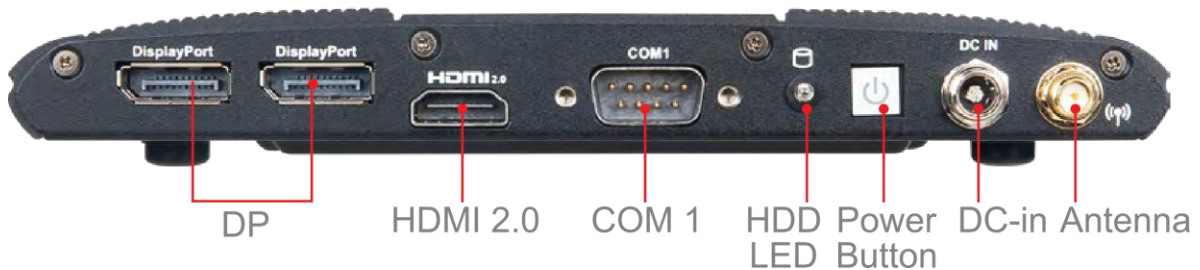

Inputs/Outputs

Elmark Automatyka reserves the right to change the configuration without warning.

Elmark Automatyka S.A.

ul. Bukowińska 22 lok. 1B, 02-703 Warszawa

www.elmark.com.pl, e-mail: elmark@elmark.com.pl, tel.: (+48) 22-773-79-37

TAX ID: 5252072585, KRS: 0000803828, Sqd Rejonowy dla M.St. W-ry, XIII Wydział Gosp. KRS, Share capital 625.000 zł, fully paid-up.