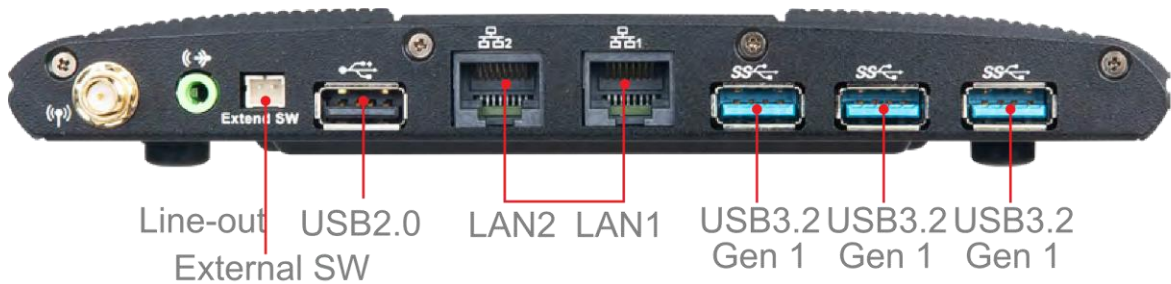

Inputs/Outputs

Elmark Automatyka reserves the right to change the configuration without warning.

Elmark Automatyka S.A.

ul. Bukowińska 22 lok. 1B, 02-703 Warszawa

www.elmark.com.pl, e-mail: elmark@elmark.com.pl, tel.: (+48) 22-773-79-37

TAX ID: 5252072585, KRS: 0000803828, Sqd Rejonowy dla M.St. W-ry, XIII Wydział Gosp. KRS, Share capital 625.000 zł, fully paid-up.